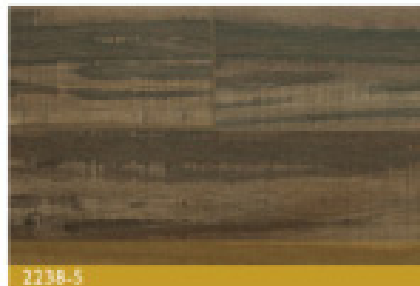

Laminate Flooring

Laminate Flooring

Impressive Ultra Series

Style:	2238	Plank Width:	166mm/196mm/239mm
Collection:	Straight Sparkling	Plank Length:	1216mm
Construction:	Laminate	Surface Texture:	Sparkling
Species:	Veneer Oak	Edge Profile:	Micro-bevel painting
Thickness:	8mm/10mm/12mm/15mm	Additional Offer:	Waxing the click system

2238-2

2238-3

2238-1

2238-5

Straight Sparkling

Laminate Flooring

Laminate Flooring

Oil Matt Series

Style:	90778	Plank Length:	1216mm or 2200mm
Collection:	Oil Matt	Surface Texture:	Wood Texture (low glossy level)
Construction:	Laminate	Edge Profile:	Micro-bevel painting
Species:	Oak	Additional Offer:	Waxing the click system
Thickness:	8mm/10mm/12mm/15mm		
Plank Width:	196mm or 239mm		